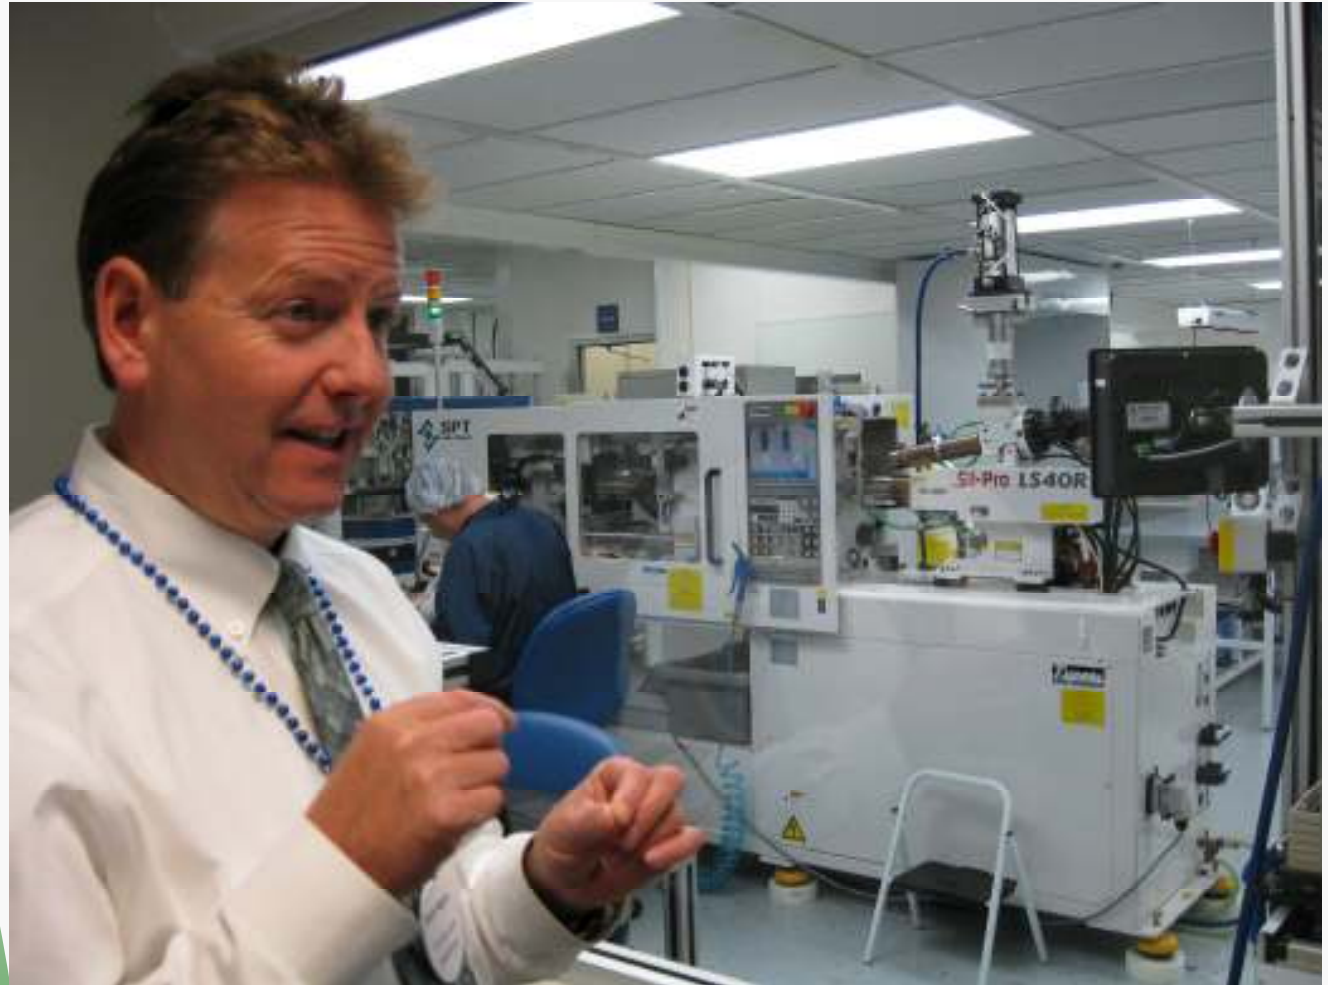

## A Year in Review 2010

**Sil-Pro president, Kevin Carver, at open house in June**

Brian Higgins of Sil-Pro showing off clean rooms  
At June open house event

**A Year in Review  
2010**

**A Year in Review  
2010**